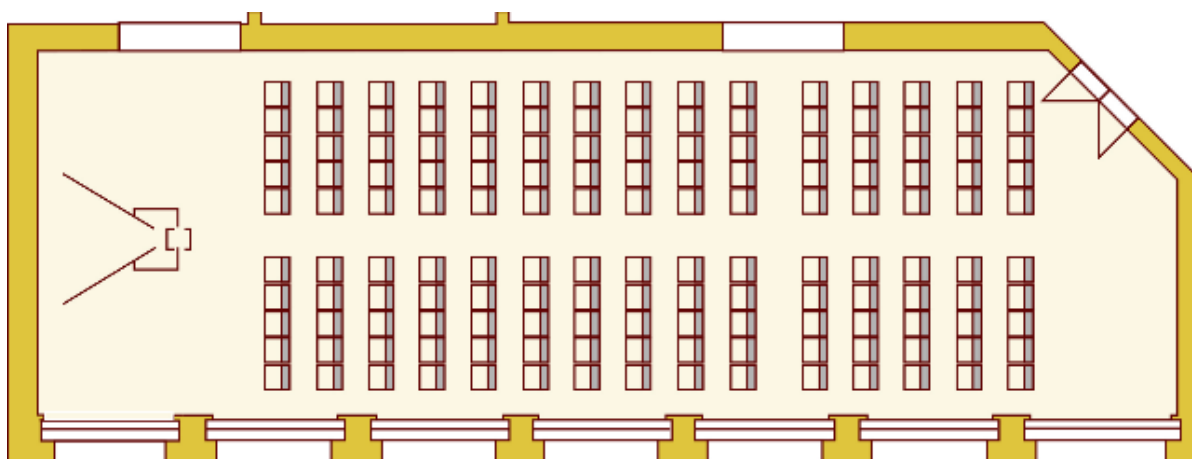

HOTEL
KAISERHOF

The Hall of Mirrors I + II

For unforgettable events in a large circle

Capacity: Up to max. 150 people

Room area: 170m²

- Wartburgallee 2
- info@kaiserhof-eisenach.de
- Telefon: [0 36 91] 8 88 90
- 99817 Eisenach
- www.kaiserhof-eisenach.de
- Telefax: [0 36 91] 20 36 53