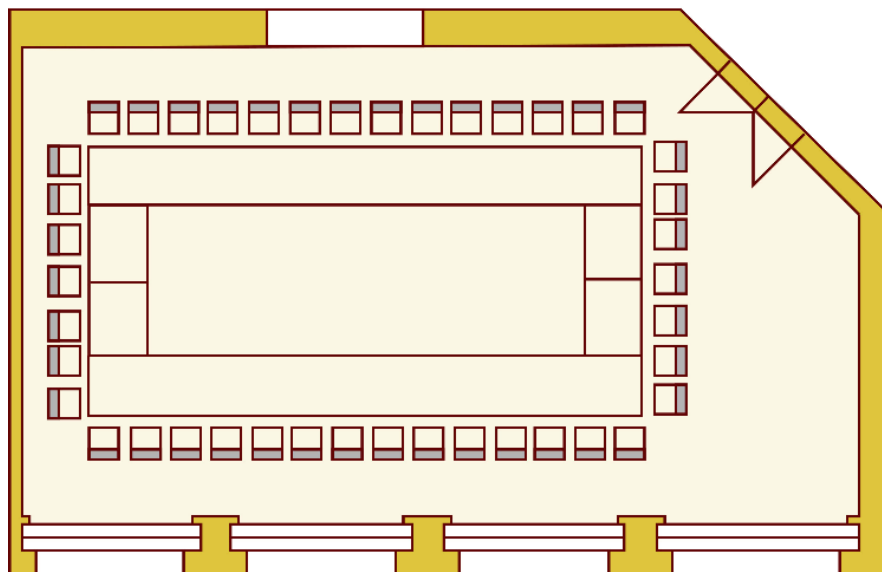

HOTEL  
KAISERHOF

## The Hall of Mirrors

Versatile use

Capacity: Up to max. 60 people

Room area: 95m

**Seating option A**

**Seating option B**