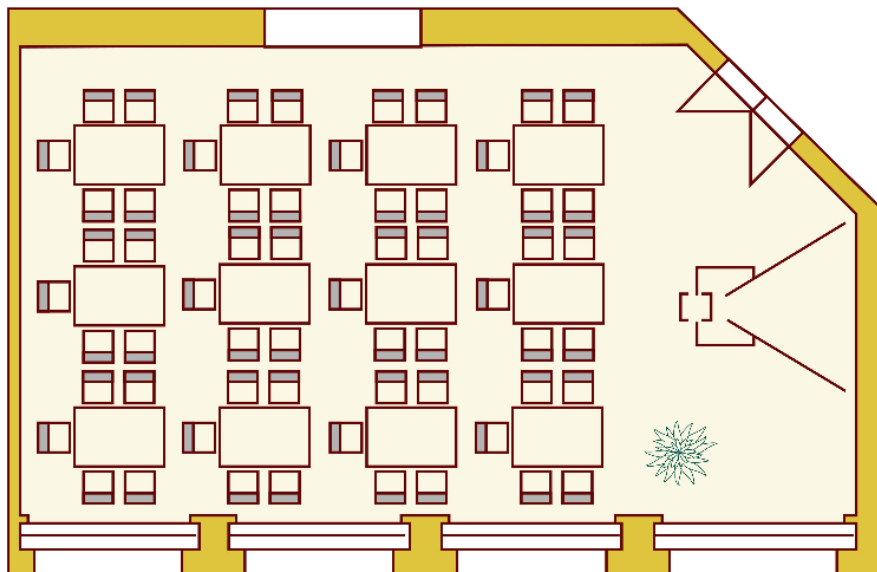

HOTEL  
KAISERHOF

## The Hall of Mirrors

Versatile use

Capacity: Up to max. 60 people

Room area: 95m

**Seating option A**

**Seating option B**