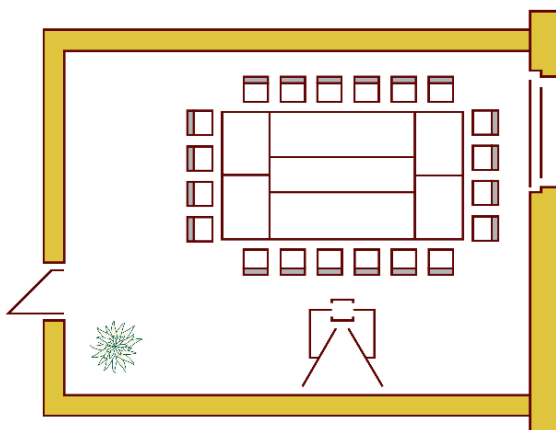

HOTEL  
KAISERHOF

## The Gentlemen's room

For meetings in a small circle

Capacity:

Up to max. 33 people Room area: 60m<sup>2</sup>

Seating option A

Seating option B

Seating option C

Seating option D