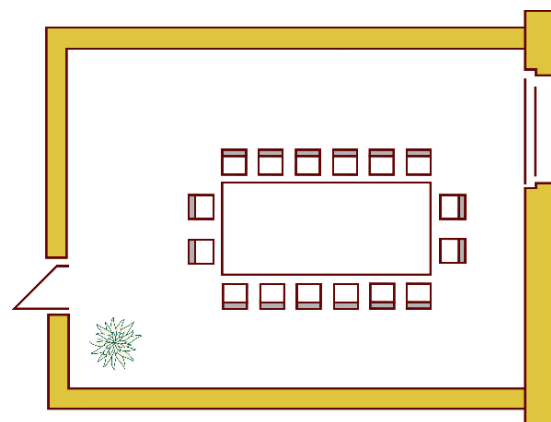

## The Gentlemen's room

For meetings in a small circle

Capacity:

Up to max. 33 people Room area: 60m<sup>2</sup>

Seating option A

Seating option B

Seating option C

Seating option D