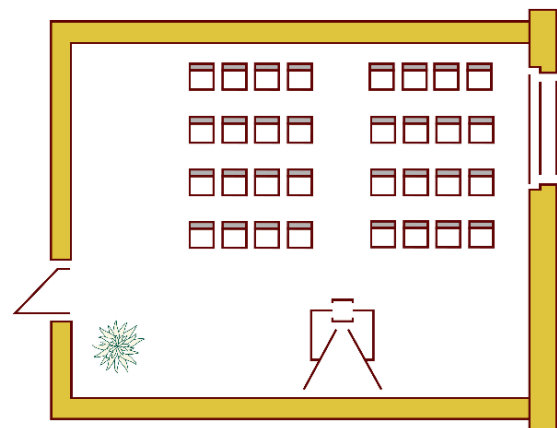

HOTEL  
KAISERHOF

## The Gentlemen's room

For meetings in a small circle

Capacity:

Up to max. 33 people Room area: 60m<sup>2</sup>

Seating option A

Seating option B

Seating option C

Seating option D