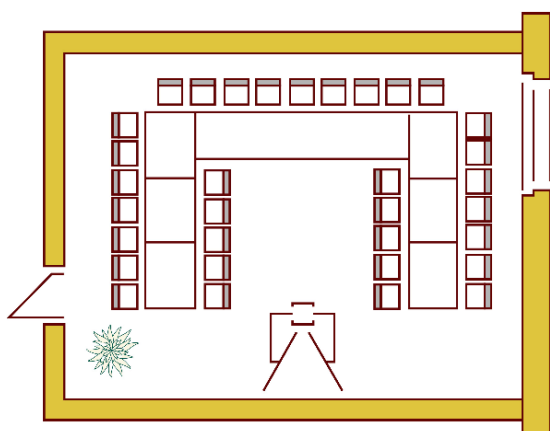

## The Gentlemen's room

For meetings in a small circle

Capacity:

Up to max. 33 people Room area: 60m<sup>2</sup>

Seating option A

Seating option B

Seating option C

Seating option D